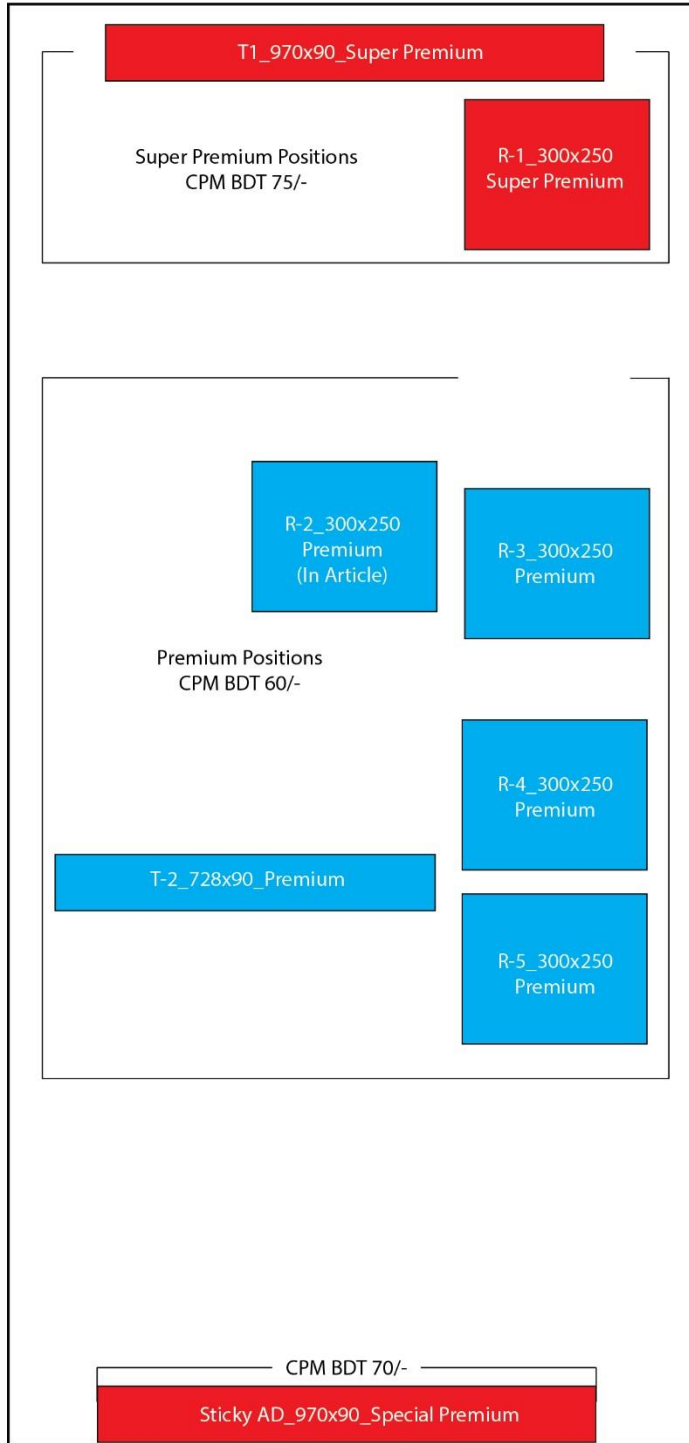

Desktop_Article Page_View