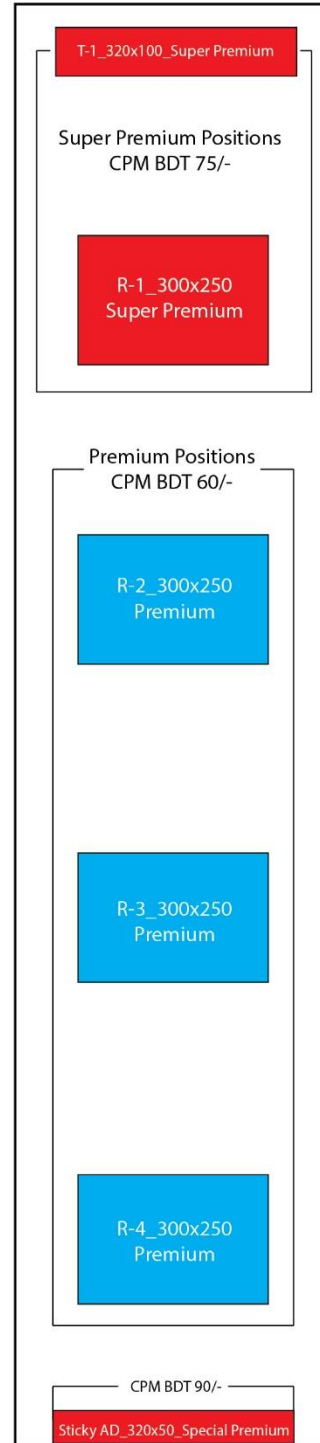

Mobile_Home Page_View

Home Page_Regular Banner AD Placement