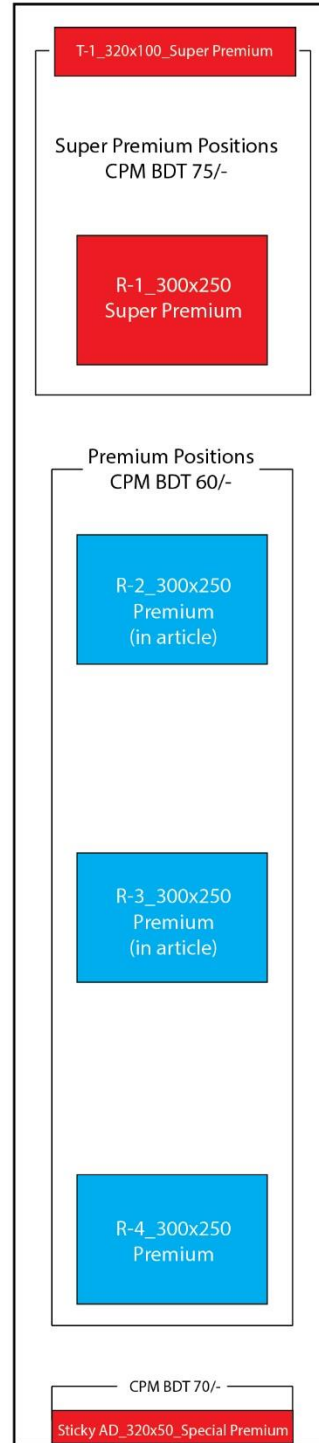

Mobile_Article Page_View

Article Page_Regular Banner AD Placement