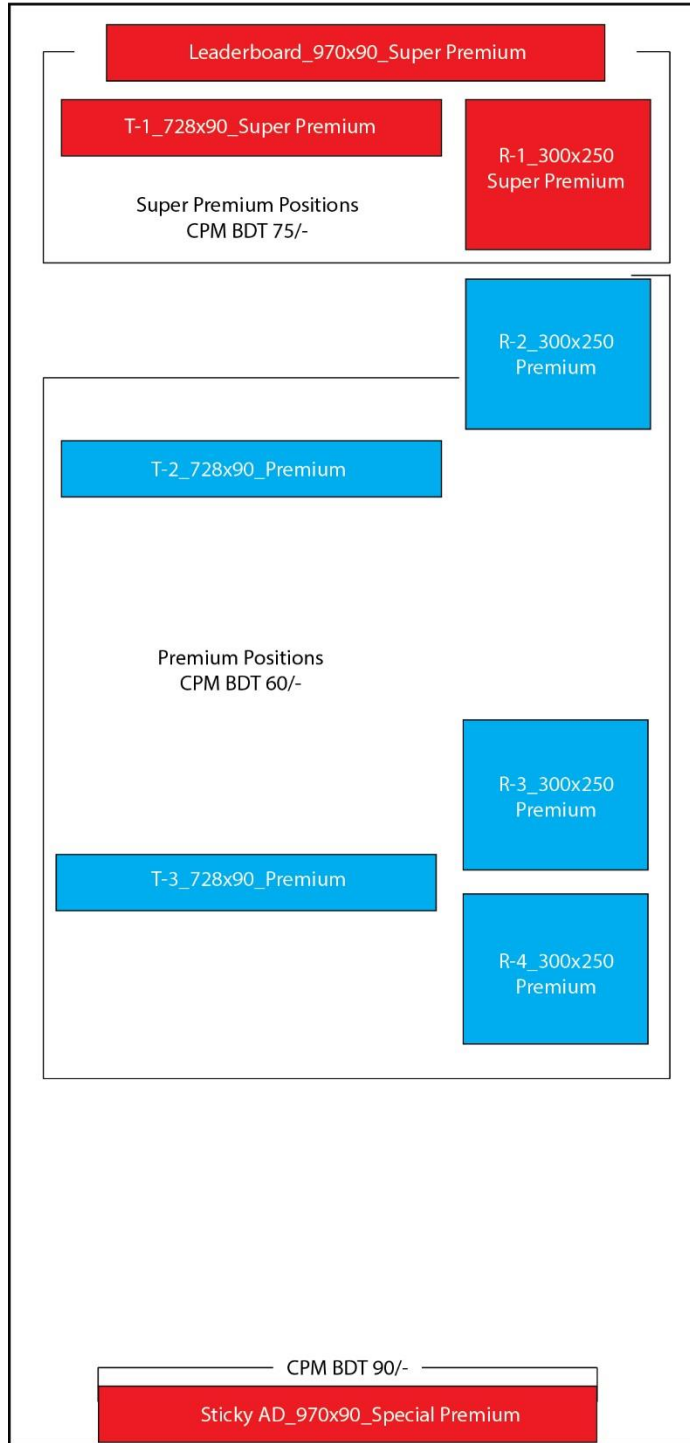

Desktop_Home Page_View